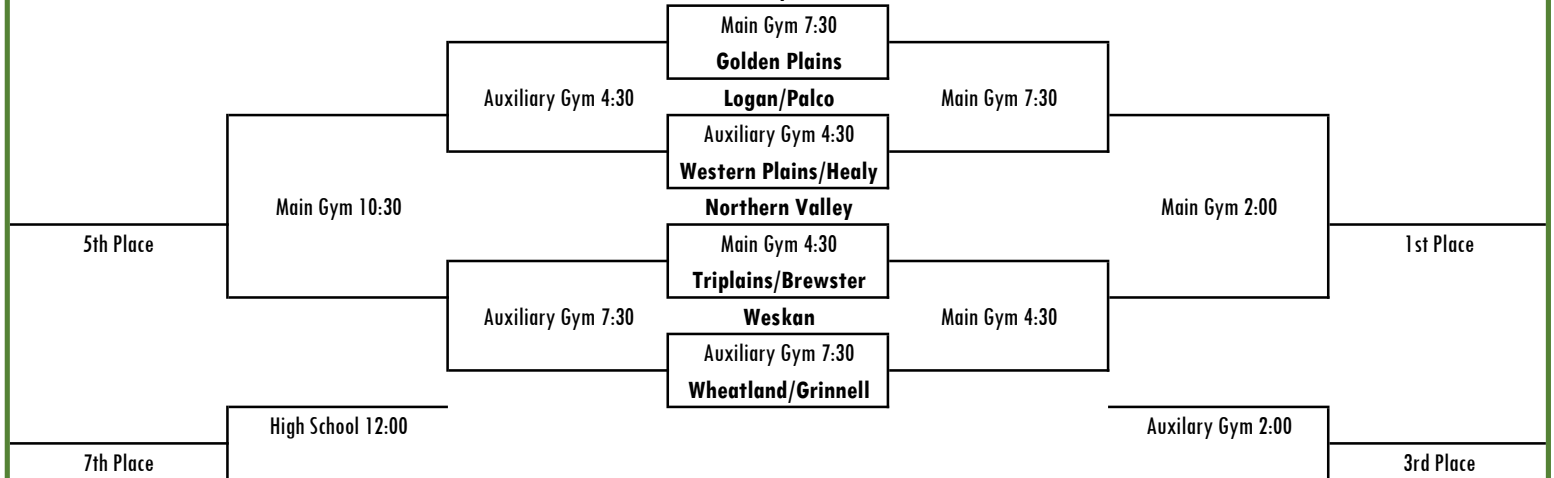

**2023 WKLL HS Girls
Basketball
Tournament Bracket
and Seeding**

Saturday, February 4, 2023

Friday, February 3, 2023

Tuesday, January 31, 2023

Friday, February 3, 2023

Saturday, February 4, 2023

Cheylin

Seed	Team	Wins	Losses	Win Percentage
1	Cheylin	8	1	0.889
2	Northern Valley	9	2	0.818
3	Weskan	8	3	0.727
4	Logan/Palco	7	4	0.636
5	Western Plains/Healy	5	6	0.455
6	Wheatland/Grinnell	3	9	0.250
7	Triplains/Brewster	2	8	0.200
8	Golden Plains	2	9	0.182